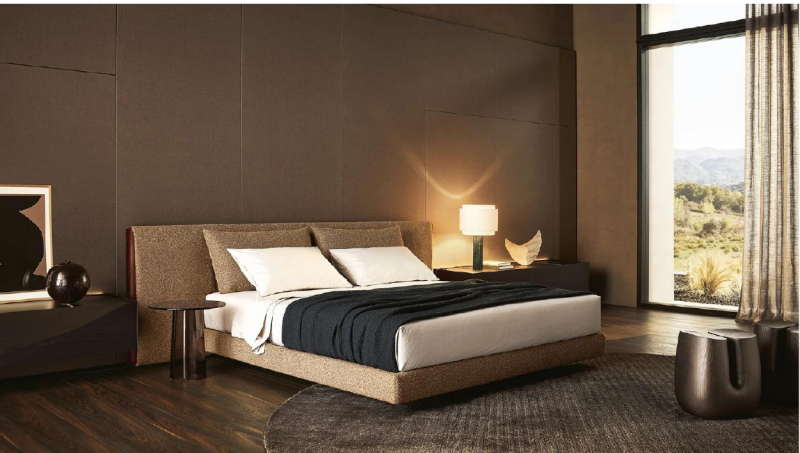

AD-TC0030 / BED

BD-TG0012 / NIGHT STAND

BD-CJ0033 / SIDE TABLE

AD-KY0043 / LEISURE CHAIR

AD-JT0016 / POUF

KT701 / SIDE BOARD

LIFE DOESN'T HAVE A BLUEPRINT, LET ALONE A STANDARD ANSWER. ONLY THOSE WHO LIVE SERIOUSLY KNOW THAT WHAT THEY GAIN THROUGH HARD WORK IS NOT GRANDEUR, BUT PEACE IN THEIR INNER WORLD.