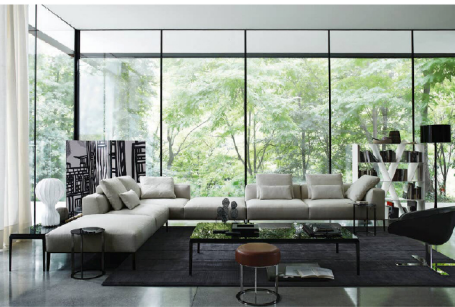

AD-SF0046 / SOFA   CD-CJ0018 / COFFEE TABLE

AD-SF0046 / SOFA